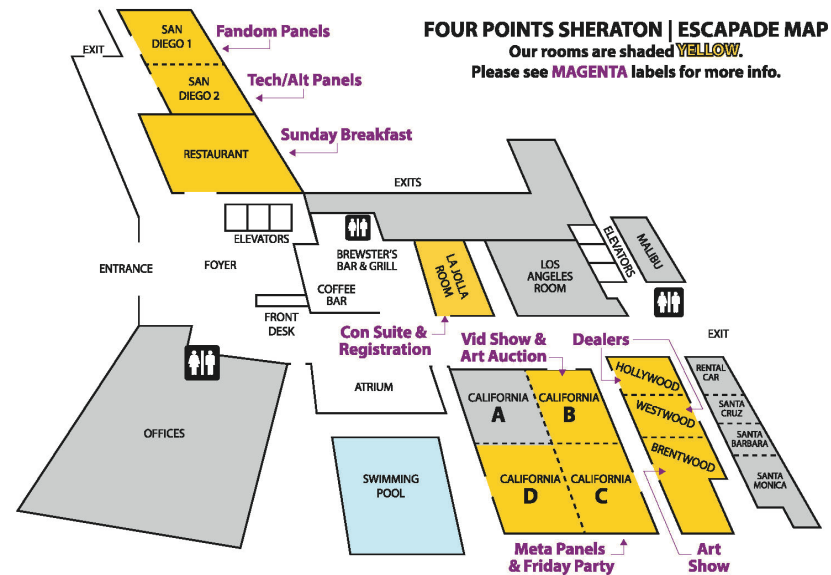

SATURDAY							
	Dealers	General Panels	Fandom Panels	Tech/Alt Prog	Art Show	Hospitality	
	Holly/West	California B/C	San Diego 1	San Diego 2	Brentwood	La Jolla	
8:30 am	Setup only	Closed	Closed	Closed	Closed	Reg Only	8:30 am
9 am	Open	Dating Game	Flash, Arrow, Castoffs	Reality TV	Closed	Reg Only	9 am
10 am	Open	Next Steps for the OTW	Agents of S.H.I.E.L.D.	Slashy Crafter Meetup	Art Show	Reg Only	10 am
11 am	Open	Canon Gay	Man From U.N.C.L.E.	Fannish Pictionary	Art Show	Reg / Open	11 am
noon	Open	Ladies Loving Ladies	Librarians	My Fanzine Collection	Art Show	Reg / Open	noon
1 pm	Closed	End of the World	Agent Carter	Through the Eyes...	Art Show	Open	1 pm
2 pm	Closed	Awesometacular Heroines	Professionals	Available	Gallery Crawl	Open	2 pm
3 pm	Open	Future of Conventions	Sense8	Vidding Aesthetics	Art Show	Open	3 pm
4 pm	Open	By Us for Us	Hamilton	Pros Against Humanity	Art Show	Open	4 pm
5 pm	Open	Wildcard Panel	Star Trek	Available	Art Show	Open	5 pm
6 pm	Closed	Setup	Available	Available	Closes 6:15	Open	6 pm
7 pm	Closed	Setup	Available	Available	Closed	Setup	7 pm
8 pm	Closed	Songvid Show (Cal B)	Available	Available	Closed	Vid Show Annex	8 pm
9 pm	Closed	Songvid Show (Cal B)	Available	Available	Closed	Vid Show Annex	9 pm
10 pm	Closed	Closed	Closed	Closed	Closed	The After Party	10 pm
11 pm	Closed	Closed	Closed	Closed	Closed	The After Party	11 pm
SUNDAY							
	Dealers	General Panels	Fandom Panels	Tech/Alt Prog	Art Show	Hospitality	
	Holly/West	California B/C	San Diego 1	San Diego 2	Brentwood	La Jolla	
8:30 am	Closed	Breakfast in Restaurant	Closed	Closed	Closed		8:30 am
9:30 am	Closed	Art/Charity Auction (Cal B)	Closed	Closed	Closed	Closed	9:30 am
10:30	Open	Art/Charity Auction (Cal B)	Closed	Vid Review	Closed	Open	10:30
11 am	Open	Closed	Wayback Machine	Vid Review	Sales/Pickup	Open	11 am
noon	Open	Who Are We? (Cal C)	Highlander	The State of Vid Fandom	Sales/Pickup	Open	noon
1 pm	Open	Fandom is Fic (Cal C)	MCU: Hell's Kitchen	Available	Sales/Pickup	Open	1 pm
2 pm	Open	Escapade Review (Cal C)	Closed	Closed	Closed	Open	2 pm
3 pm	Breakdown	Breakdown	Breakdown	Breakdown	Closed	Open	3 pm
4 pm	Breakdown	Out	Out	Out	Closed	DEAD DOG	4 pm
5 pm	Breakdown	Out	Out	Out	Closed	PARTY	5 pm
6 pm	Out	Out	Out	Out	Closed	DEAD DOG	6 pm