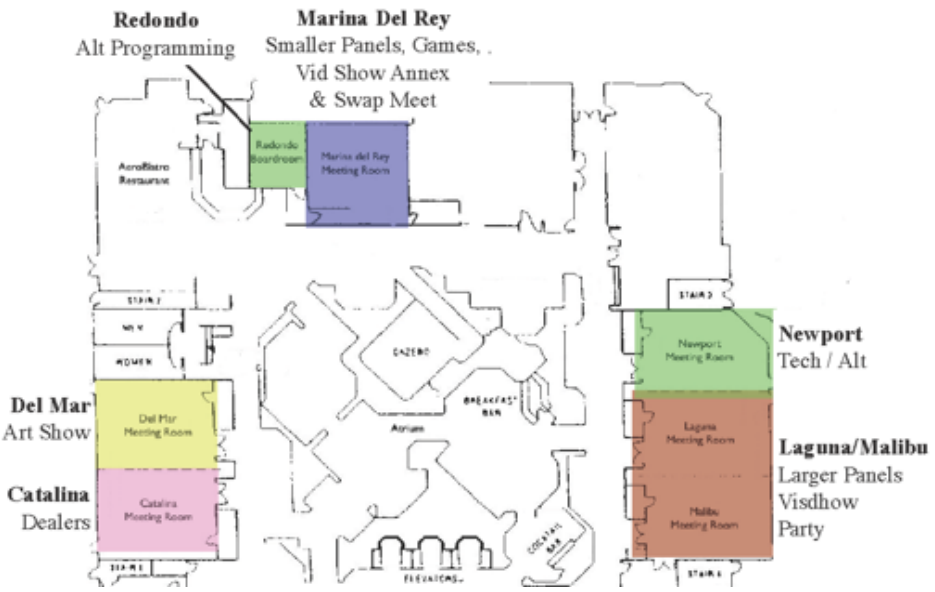

SATURDAY								
	Dealers	Art Show	Larger Panels	Smaller Panels	Tech/Alt Prog	Tech/Alt/Vid	Hospitality	
	Catalina	Del Mar	Laguna/Malibu	Marina del Rey	Newport	Redondo	Room 430	
9 am	Open	Closed	Not Gay If Threeway?	Sherlock: Watson	Zinedom	Available	Reg Only	9 am
10 am	Open	Art Show	Thor: Ragnarok	Utopian Fic Recs	Book Club	Available	Reg Only	10 am
11 am	Open	Art Show	Slash & Queer Rep	Pros: Domestic	The Exorcist	Crafting: 3D	Reg / Open	11 am
noon	Open	Art Show	Many Canons	Dresden Files	Pros Viewing	Game: Slash	Reg / Open	noon
1 pm	Closed	Art Show	Fanvid Feels	ST: McCoy	Longfic Recs	Shadowhunters	Open	1 pm
2 pm	Closed	Art Show	SW: Without Jedi?	due South	Dating Game	Fandom Tarot	Open	2 pm
3 pm	Open	Art Show	Prudery & License	State of RPS	Pros: G, G & G	How to GIF	Open	3 pm
4 pm	Open	Gallery Walk	Why Slash?	Sherlock BBC v ACD	Publishing Future	Available	Open	4 pm
5 pm	Open	Art Show	Infinity War	Unfamiliar Itch	Available	Available	Open	5 pm
6 pm	Closed	Closes 6:15	Setup	Setup	Setup	Available	Open	6 pm
7 pm	Closed	Closed	Setup	Setup	Setup	Available	Closed	7 pm
8 pm	Closed	Closed	Songvid Show	Vidshow Annex	Songvid Show	Available	Closed	8 pm
9 pm	Closed	Closed	Songvid Show	Vidshow Annex	Songvid Show	Available	Closed	9 pm
10 pm	Closed	Closed	Closed	Closed	Closed	Closed	After Party	10 pm
11 pm	Closed	Closed	Closed	Closed	Closed	Closed	After Party	11 pm
SUNDAY								
	Dealers	Art Show	Larger Panels	Smaller Panels	Tech/Alt Prog	Tech/Alt/Vid	Hospitality	
	Catalina	Del Mar	Laguna/Malibu	Marina del Rey	Newport	Redondo	Room 430	
9:30	Closed	Closed	Art/Charity Auction	Closed	Closed	Closed	Closed	9:30
10:30	Open	Closed	Art/Charity Auction	Vid Review	Closed	Available	Open	10:30
11 am	Open	Sales/Pickup	Closed	Vid Review	Available	Available	Open	11 am
noon	Open	Until 12:15	Mirrorverse	Stargate: 10 Years	Available	Available	Open	noon
1 pm	Open	Closed	Representing Slashers	Stranger Things	Vids...Vault p2	Available	Open	1 pm
2 pm	Open	Closed	Escapade Review	Closed	Closed	Closed	Open	2 pm
3 pm	Breakdown	Closed	Breakdown	Breakdown	Breakdown	Breakdown	Open	3 pm
4 pm	Breakdown	Closed	Out	Out	Out	Out	DEAD DOG	4 pm
5 pm	Breakdown	Closed	Out	Out	Out	Out	PARTY	5 pm