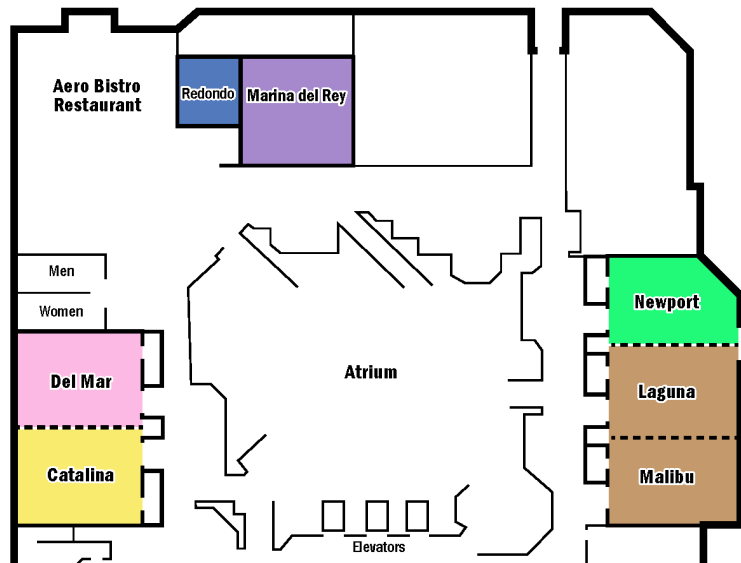

Thursday Evening Activities

- 7-8:30 pm | Room 430 | Early Check-in
- 7 pm | Laguna/Malibu | Guided Tour
- 7:30 pm | Newport | How to Mod a Panel

SATURDAY									
	Dealers	Art Show	(Mostly) Meta	Fandom	Meta & Fandom	Tech/Alt/Vid	Hospitality		
	Marina Del Rey	Del Mar	Laguna/Malibu	Catalina	Newport	Redondo	Room 430	Other Locations	
9 am	Open	Art Show	Inhuman Shapes	Sherlock Holmes	Wonder Woman 1984	Lang Belta	Reg Only		9 am
10 am	Open	Art Show	RPS/Social Media	Marvel: Stucky	Angel: 20th Anniversary	How to AO3	Reg Only		10 am
11 am	Open	Art Show	Pros: Romance	Expanse: Primer	Bollywood is Beautiful	Vidding Genres	Reg / Open		11 am
noon	Open	Art Show	History of Escapade	Schitt's Creek	Whovians Delight	Fan Art	Reg / Open	Monster of Week	noon
1 pm	Closed	Art Show	Untamed: All the Tropes	Stargate: All Its Forms	Roswell, NM	Discord	Open		1 pm
2 pm	Closed	Gallery Crawl	What pair?!?!	Vid Retrospective	Falcon & Winter Soldier	Writers & Betas	Open		2 pm
3 pm	Open	Art Show	Staying Power	Guardian/Mask On	Pros: How We See...	Fandom Pictionary	Open		3 pm
4 pm	Open	Art Show	Video Game Fandoms	Expanse: Girls!	Harry Potter	Ficcish Whankfest	Open	Urban Shadows	4 pm
5 pm	Open	Art Show	My Hed is Pasted On	Marvel: 616/MCU	Wayback	Pegging!	Open	Urban Shadows	5 pm
6 pm	Closed	Closed	Closed	Closed	Closed	Available	Open	Urban Shadows	6 pm
7 pm	Closed	Closed	Closed	Closed	Closed	Available	Closed	Urban Shadows	7 pm
8 pm	Closed	Closed	Songvid Show	Vidshow Annex	Closed	Available	Closed		8 pm
9 pm	Closed	Closed	Songvid Show	Vidshow Annex	Closed	Available	Closed		9 pm
10 pm	Closed	Closed	Closed	Closed	Closed	Available	Closed		10 pm
11 pm	Closed	Closed	Closed	Closed	Closed	Closed	Closed		11 pm
SUNDAY									
	Dealers	Art Show	Meta	Fandom	Meta & Fandom	Tech/Alt/Vid	Hospitality		
	Marina Del Rey	Del Mar	Laguna/Malibu	Catalina	Newport	Redondo	Room 430	Other Locations	
9:30	Closed	Closed	Auction	Closed	Closed	Closed	Closed		9:30
10:30	Open	Closed	Auction	Closed	Closed	Closed	Open		10:30
11 am	Open	Sales/Pickup	Available	Vid Review	Available	Escapade Write-In	Open		11 am
noon	Open	Sales/Pickup	Bi/Pan Erasure	Vid Review cont.	ST: DS9	Vid Retrospective	Open		noon
1 pm	Open	Breakdown	Transformers 101	Lucifer & All the Angels	Lot of Pron in Furry	Plot Bunny Corral	Open	Tea Party (TBD)	1 pm
2 pm	Open	Out	Escapade Review	Closed	Closed	Closed	Open		2 pm
3 pm	Breakdown	Out	Breakdown	Breakdown	Breakdown	Breakdown	Open		3 pm
4 pm	Breakdown	Out	Out	Out	Out	Out	DEAD DOG		4 pm
5 pm	Breakdown	Out	Out	Out	Out	Out	PARTY		5 pm