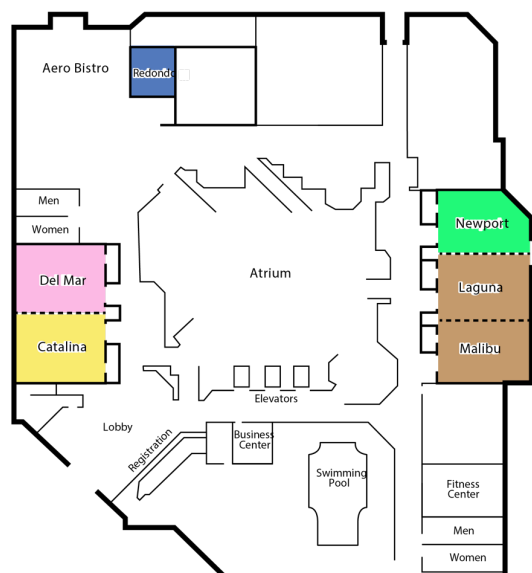

ESCAPADE 33 | FRIDAY

	Displays Newport	Art Show Del Mar	Larger Panels Laguna/Malibu	Smaller Panels Catalina	Tech/Alt/Vid Redondo	Hospitality Room 530	Online Zoom	C & C Zoom	
9 am	Setup only	8:30 Fan Faire	Closed	Closed	Closed	Reg Only	Closed	Closed	0900
10 am	Setup only	Fan Faire	Closed	Closed	Closed	Reg Only	Closed	Closed	1000
11 am	Setup only	Closed	Welcome	Closed	Closed	Reg Only	Closed	Closed	1100
noon	Setup only	Staff Mtg	Fantastic bits	KinnPorsche	Start Writing Group	Reg / Open	Closed	When did he know?	1200
1 pm	Setup only	Check in only	OFMD	Girls	OTW	Reg / Open	Welcome	Ep: Untouchables	1300
2 pm	Setup only	Art Show	Twitsplosion	SW: Andor	Fractious Fiction	Reg / Open	Roswell	Ep Discussion	1400
3 pm	Open	Art Show	OT3s	Wednesday	Bookmarks...	Reg / Open	Goncharov	Pros Pictionary	1500
4 pm	Open	Art Show	Time Machine	ST: Discovery	SVSSS	Reg / Open	Diversity	Case Fic	1600
5 pm	Open	Art Show	Fannish Diaspora	Goncharov	Polyamorous Crafts	Reg / Open	Deltas	Closed	1700
6 pm	Closed	Art Show	Setup	Closed	Closed	Reg / Open	Closed	Closed	1800
7 pm	Closed	Closed	Setup	Closed	Closed	Closed	Closed	Closed	1900
8 pm	Closed	Closed	Dance Party	Closed	Game Night	Closed	Closed	Closed	2000
9 pm	Closed	Closed	Dance Party	Closed	Game Night	Closed	Closed	Closed	2100
10 pm	Closed	Closed	Dance Party	Closed	Game Night	Closed	Closed	Closed	2200
11 pm	Closed	Closed	Closed	Closed	Closed	Closed	Closed	Closed	2300