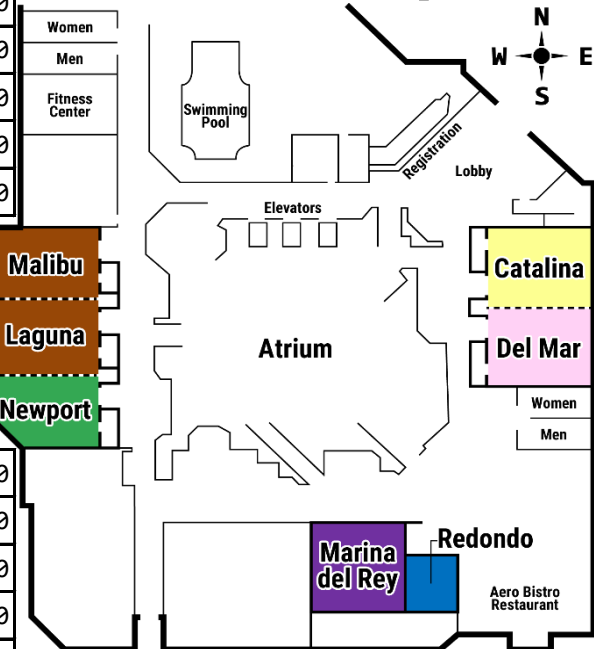

ESCAPADE 35

Hotel Map

Welcome Panel - Friday @ 11:00 AM

Join us for opening ceremonies!

Wildcard Panel - Friday @ 1:00 PM

Write the panel topic here: *(chosen at Welcome Panel)*

Redondo

Hours in Redondo that have been left empty are available for you to reserve! See the con suite for more information.